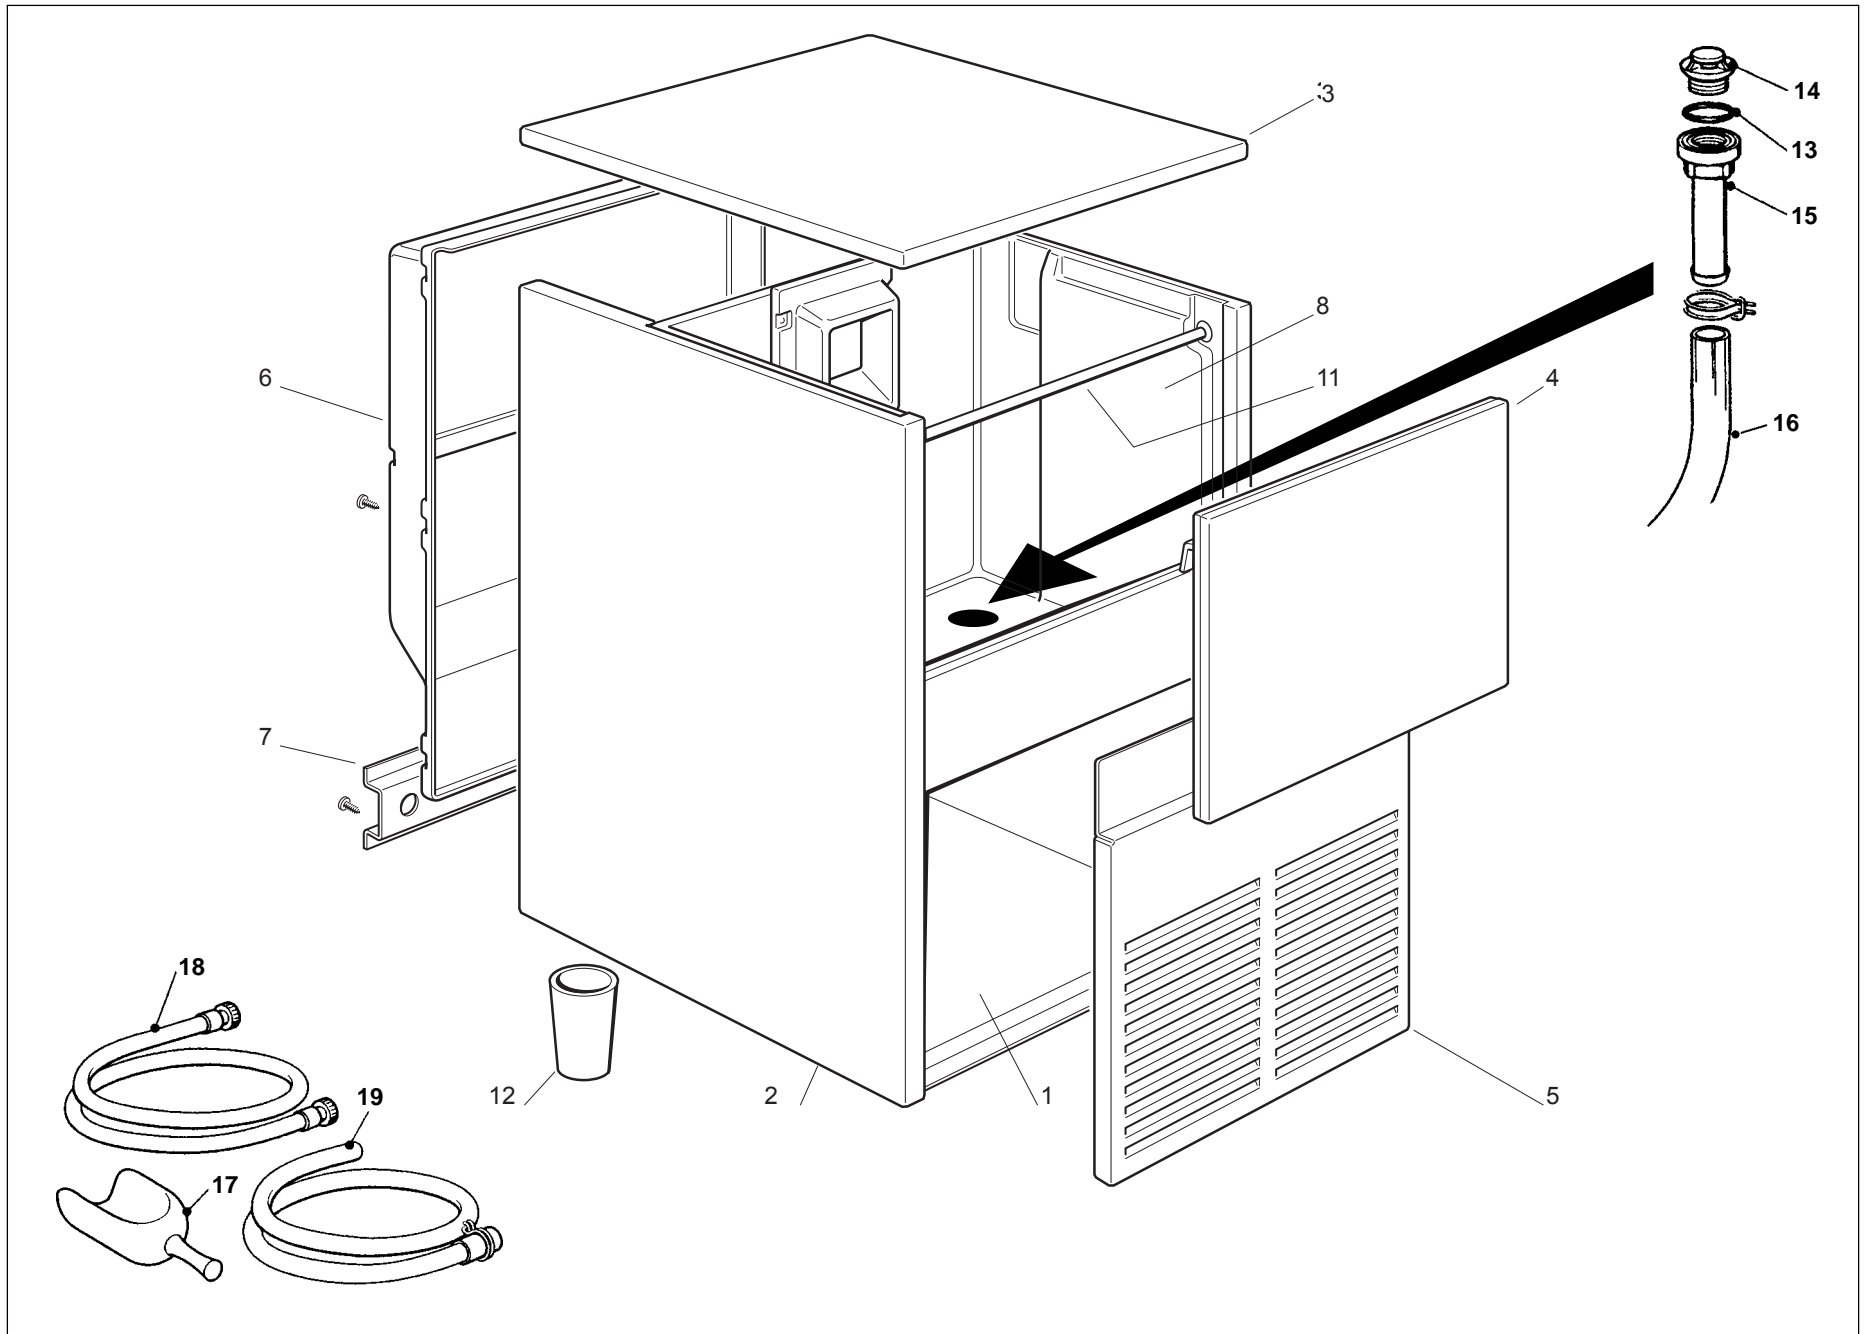

SIMAG

Electronic flaker

SMI 80

R 404A

**SPARE PARTS LIST
CATALOGO RICAMBI
CATALOGUE PIÈCES DÉTACHÉES
ERSATZTEILENKATALOG**

REV. 10/2017

UNIT PANELS

Pos	Code	Description
1	781406 06	UNIT BASE
2	721754 03	LEFT SIDE PANEL
2	721753 03	PANEL, RIGHT
3	722808 00	TOP PANEL
4	782092 03R	BIN DOOR
5	722505 00	FRONT PANEL
6	660668 02	REAR PANEL
7	702248 00	SUPPORTO ATTACCHI
8	782123 01	INSULATED STORAGE BIN
11	732016 09	BRACKET
12	651469 00	LEG (1 PIECE)
13	640134 00	O-RING
14	660211 01	DRAIN FILTER
15	660219 01	DRAIN FITTING
16	610148 04	STORAGE BIN DRAIN TUBE
17	650071 00	ICE SCOOP
18	670007 04	KIT WATER SUPPLY PIPE
19	060513 01	KIT WATER DRAIN PIPE
* (5)	651544 03	SIMAG SMI LOGO
* (5)	650965 00	AGION LOGO
* (5)	651405 00	REGOL. PC BOARD LOGO