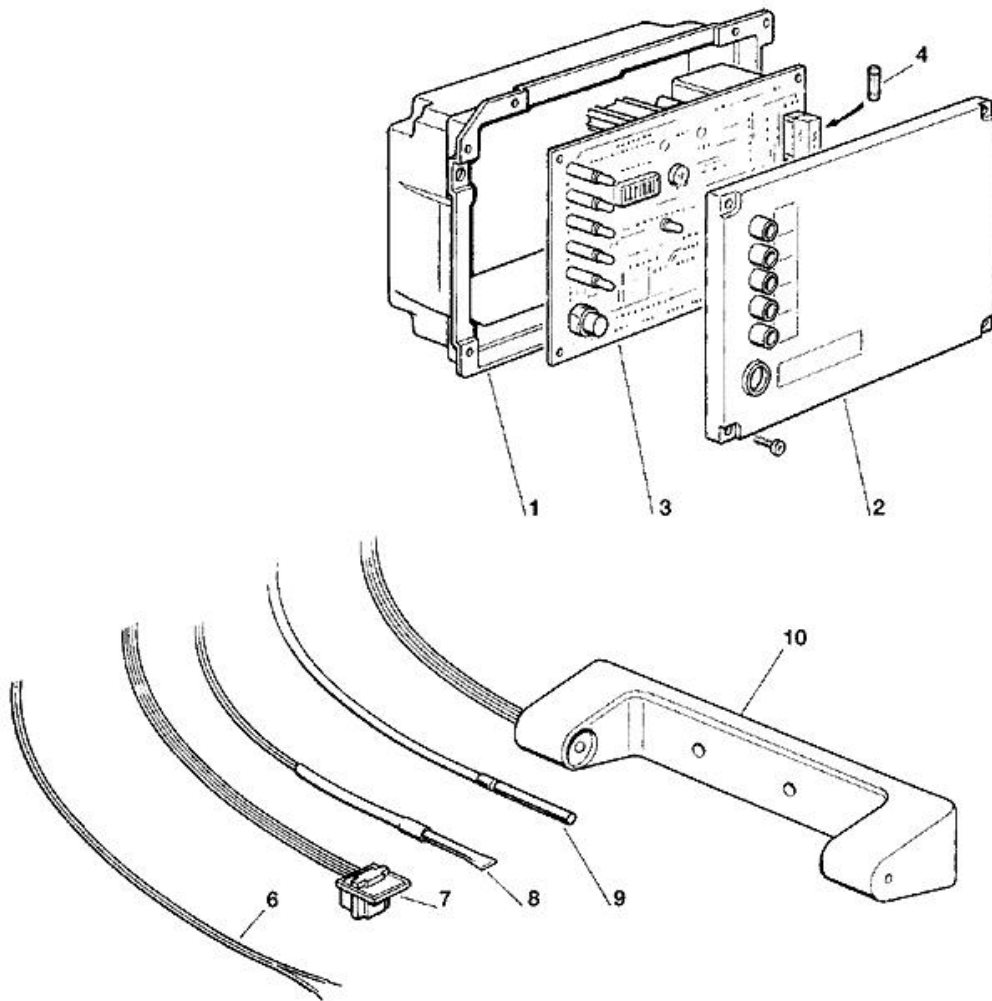

P.C. BOARD AND SENSORS ASSY