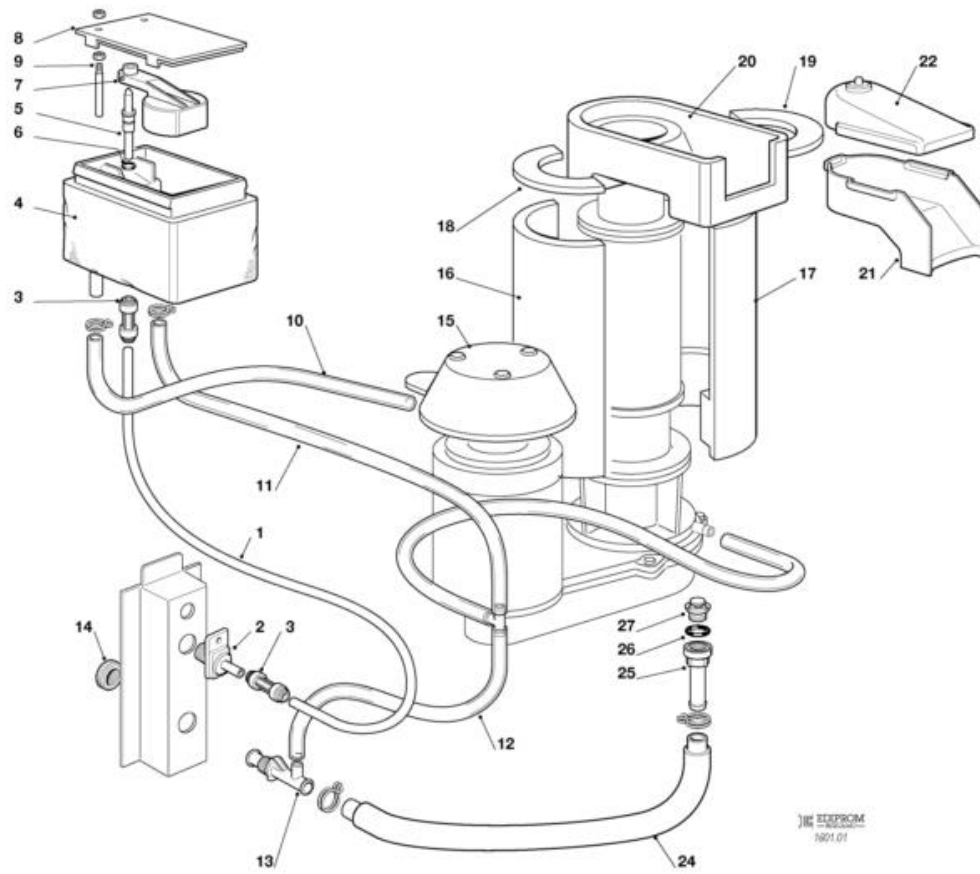

WATER SYSTEM AND INSULATION

ELAFROM
1901.01