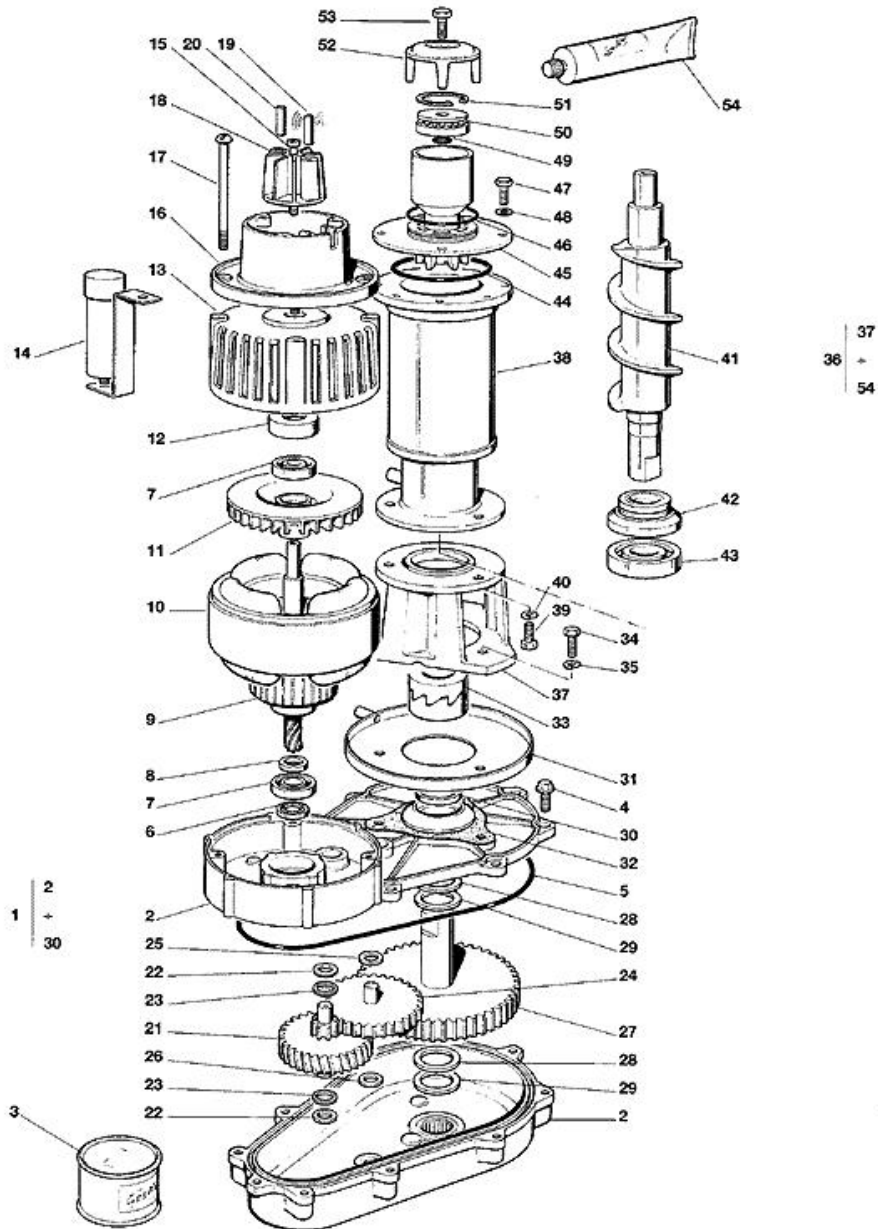

FREEZER AND GEAR REDUCER ASSY